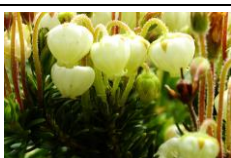

## Phyllodoce

**P. aleutica**

S: 5,00 €

Japan, Sakhalin, Kamchatka, Kuriles and Alaska.

Flowers urn-shaped, 7-8mm long, light yellow-green to yellowish-white, with pink anthers. H 15 – 25cm, old plants forming mats.