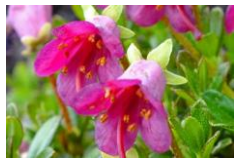

R. campylogynum var. myrtilloides

NE India to W China

H 25 cm. E

Sold out