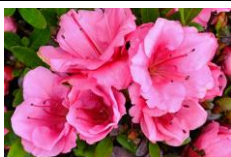

R. 'Vida Brown'

B: 6,00 €

H 40cm. E